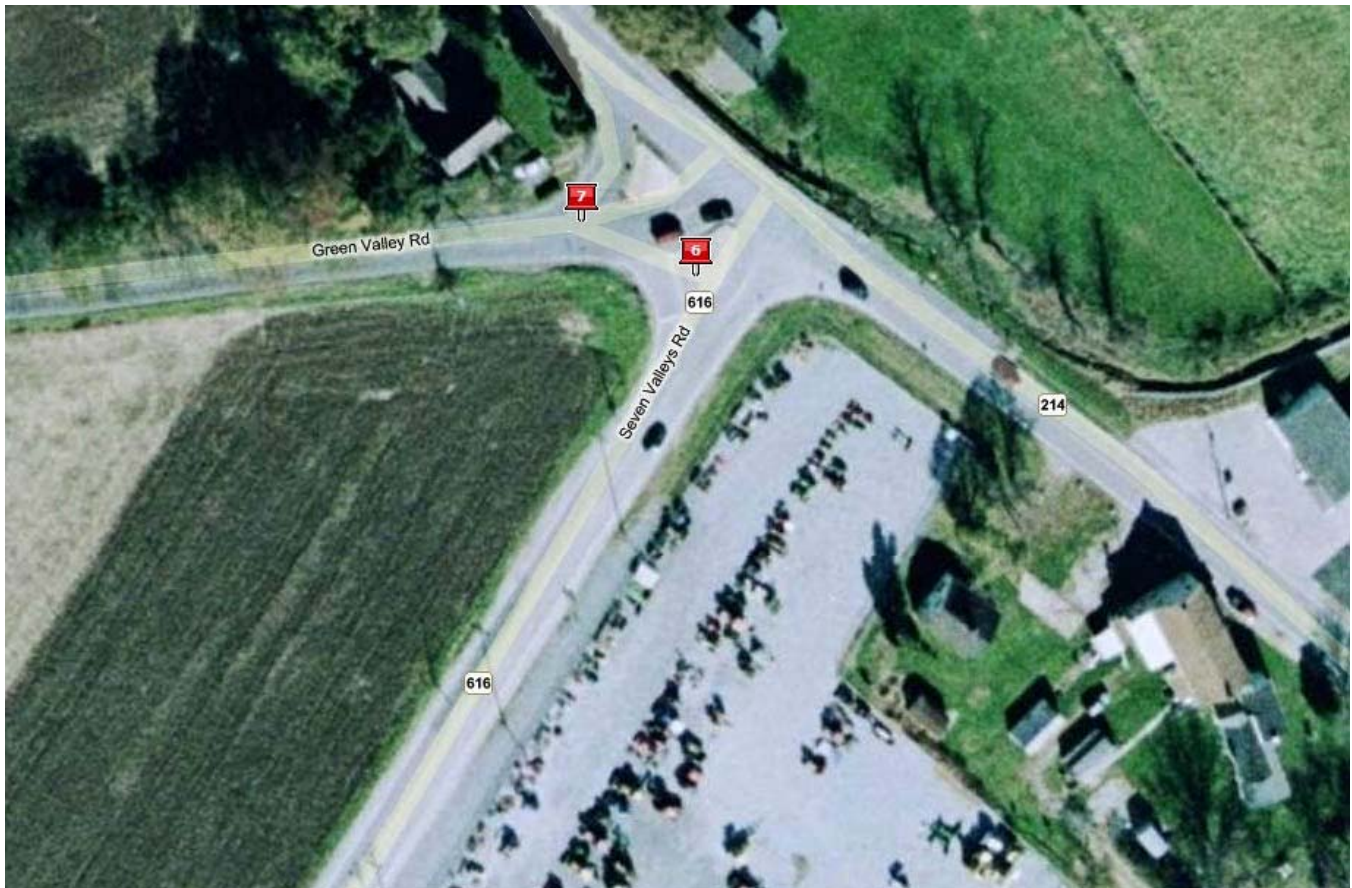

Directions to Mercury Electronics from the south via I-83 North

Instruction	For
1. Take EXIT 8 ramp on right side toward PA-216 / Glen Rock	0.1 mi
2. Turn LEFT onto SR-216 [Seaks Run Rd]	0.8 mi
3. Turn RIGHT to stay on SR-216 [Susquehanna Trail South]	0.5 mi
4. Turn LEFT to stay on SR-216 [Glen Rock Rd]	2.9 mi
5. Near Centerville, keep STRAIGHT onto SR-616 [Glen Rock Rd / Seven Valleys Rd]	5.1 mi
6. Just before the stop sign at the T in the rd, Turn LEFT onto connector road	21 yds
7. Then make another LEFT onto Green Valley Rd	0.7 mi
8. Arrive at Mercury Electronics (on left side)	

Close-up aerial map of steps 6 and 7

Directions to Mercury Electronics from I-83